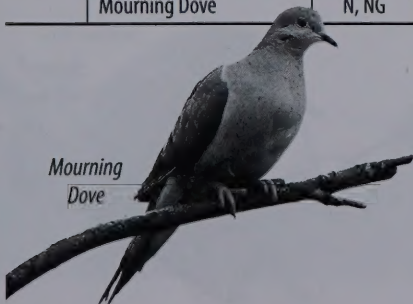

Obs. Date	Species	Status	Abundance by Seasonal Status				Other
			Re	Sr	Wr	M	Ac, Pe, Ud
Sandpipers and Allies (continued)							
	Marbled Godwit	N				U	
	Ruddy Turnstone	N				R	
	Red Knot	N				R	
	Sanderling	N				U	
	Semipalmated Sandpiper	N				U	
	Western Sandpiper	N				U	
	Least Sandpiper	N				Cm	
	White-rumped Sandpiper	N				R	
	Baird's Sandpiper	N				Cm	
	Pectoral Sandpiper	N				U	
	Dunlin	N				R	
	Stilt Sandpiper	N				U	
	Buff-breasted Sandpiper	N				R	
	Short-billed Dowitcher	N				R	
	Long-billed Dowitcher	N				Cm	
	Wilson's Snipe	GB, N		Cm			
	Wilson's Phalarope	N		Cm			
	Red-necked Phalarope	N				U	
Gulls, Terns, and Allies							
	Parasitic Jaeger	N					Ac, R
	Franklin's Gull	NSSU, N		Cm			
	Black-headed Gull	N					Ac, R
	Bonaparte's Gull	N				U	
	Ring-billed Gull	N		Cm			
	California Gull	N		Cm			
	Herring Gull	N				R	
	Glaucous Gull	N					Ac, R
	Sabine's Gull	N				R	
	Caspian Tern	NSS3, N		U			
	Common Tern	N				U	
	Forster's Tern	NSS3, N		Cm			
	Black Tern	NSS3, N		U			
Auks, Murres, Puffins, and Guillemots							
	Ancient Murrelet	N					Ac, R
Pigeons and Doves							
	Rock Pigeon		Ab				
	Band-tailed Pigeon	N				R	
	Mourning Dove	N, NG		Ab